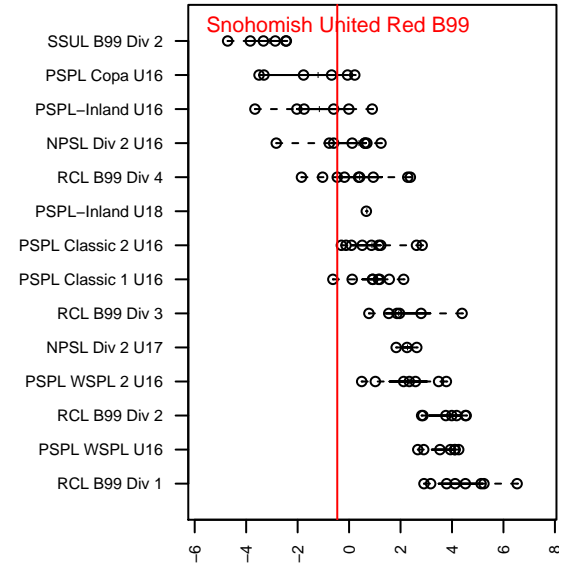

**attack and defense rating
relative to others at age
and all opponents in last 13 months**